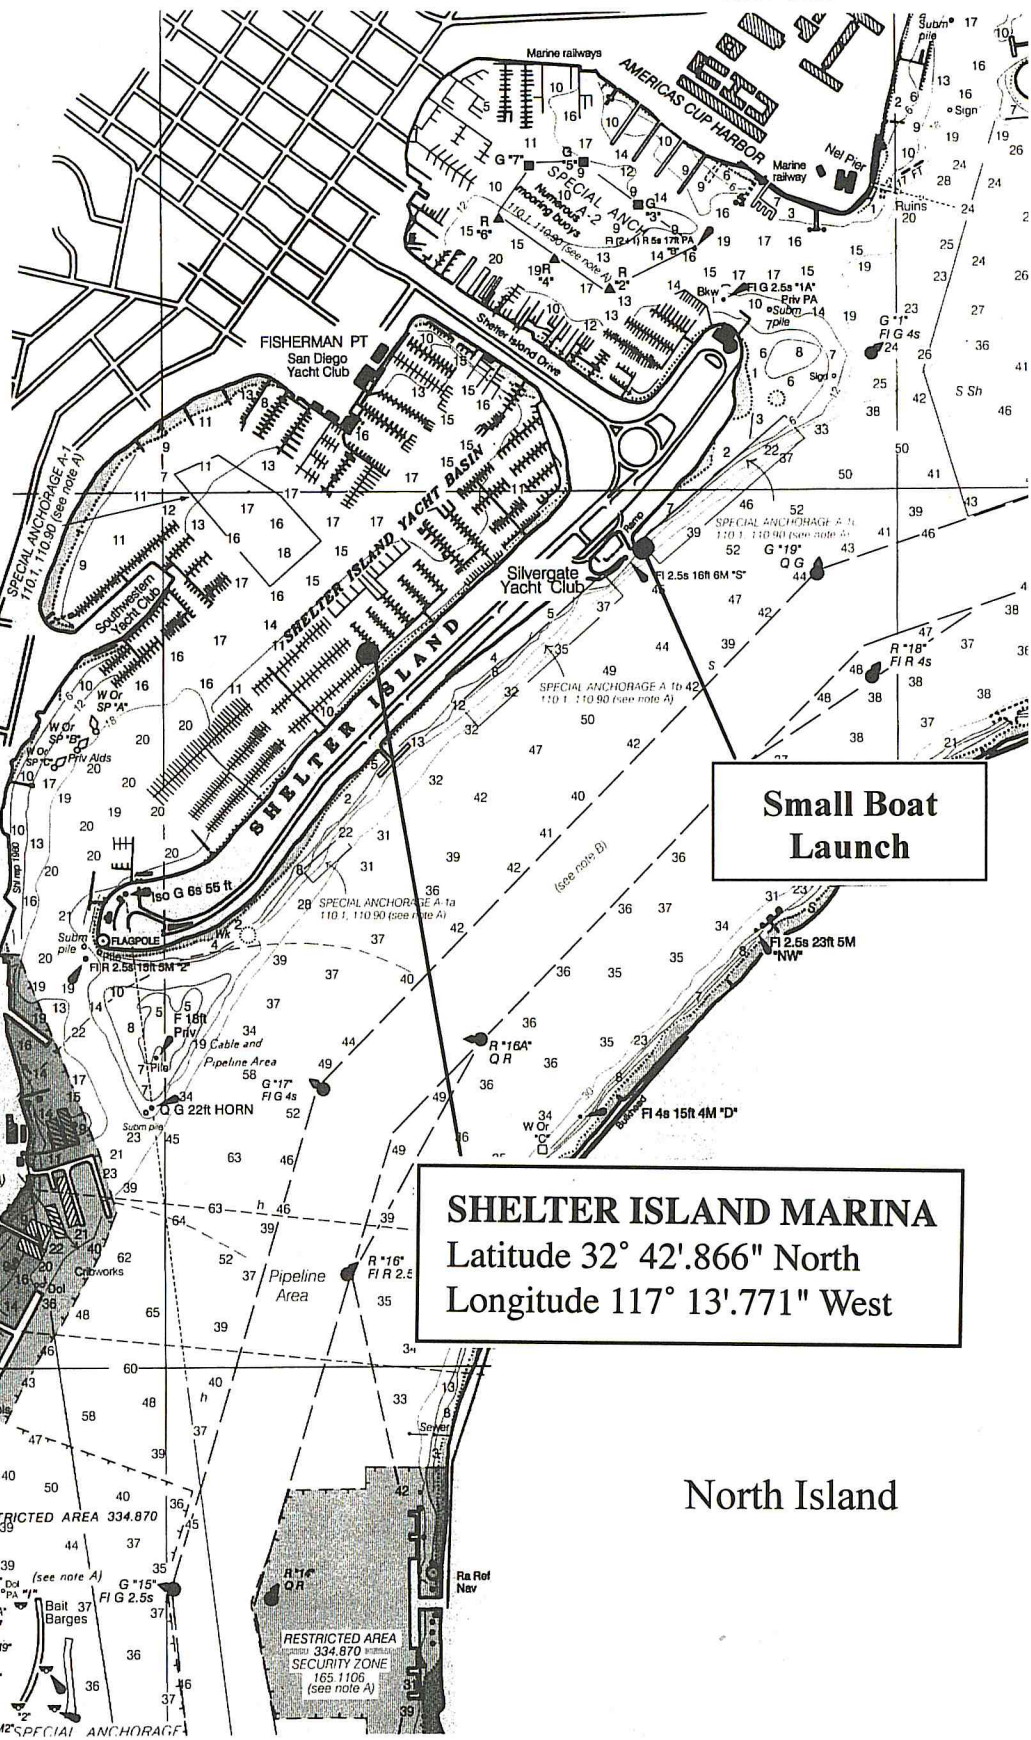

Shelter Island Channel Chart

Small Boat Launch

SHELTER ISLAND MARINA
Latitude 32° 42'.866" North
Longitude 117° 13'.771" West

North Island