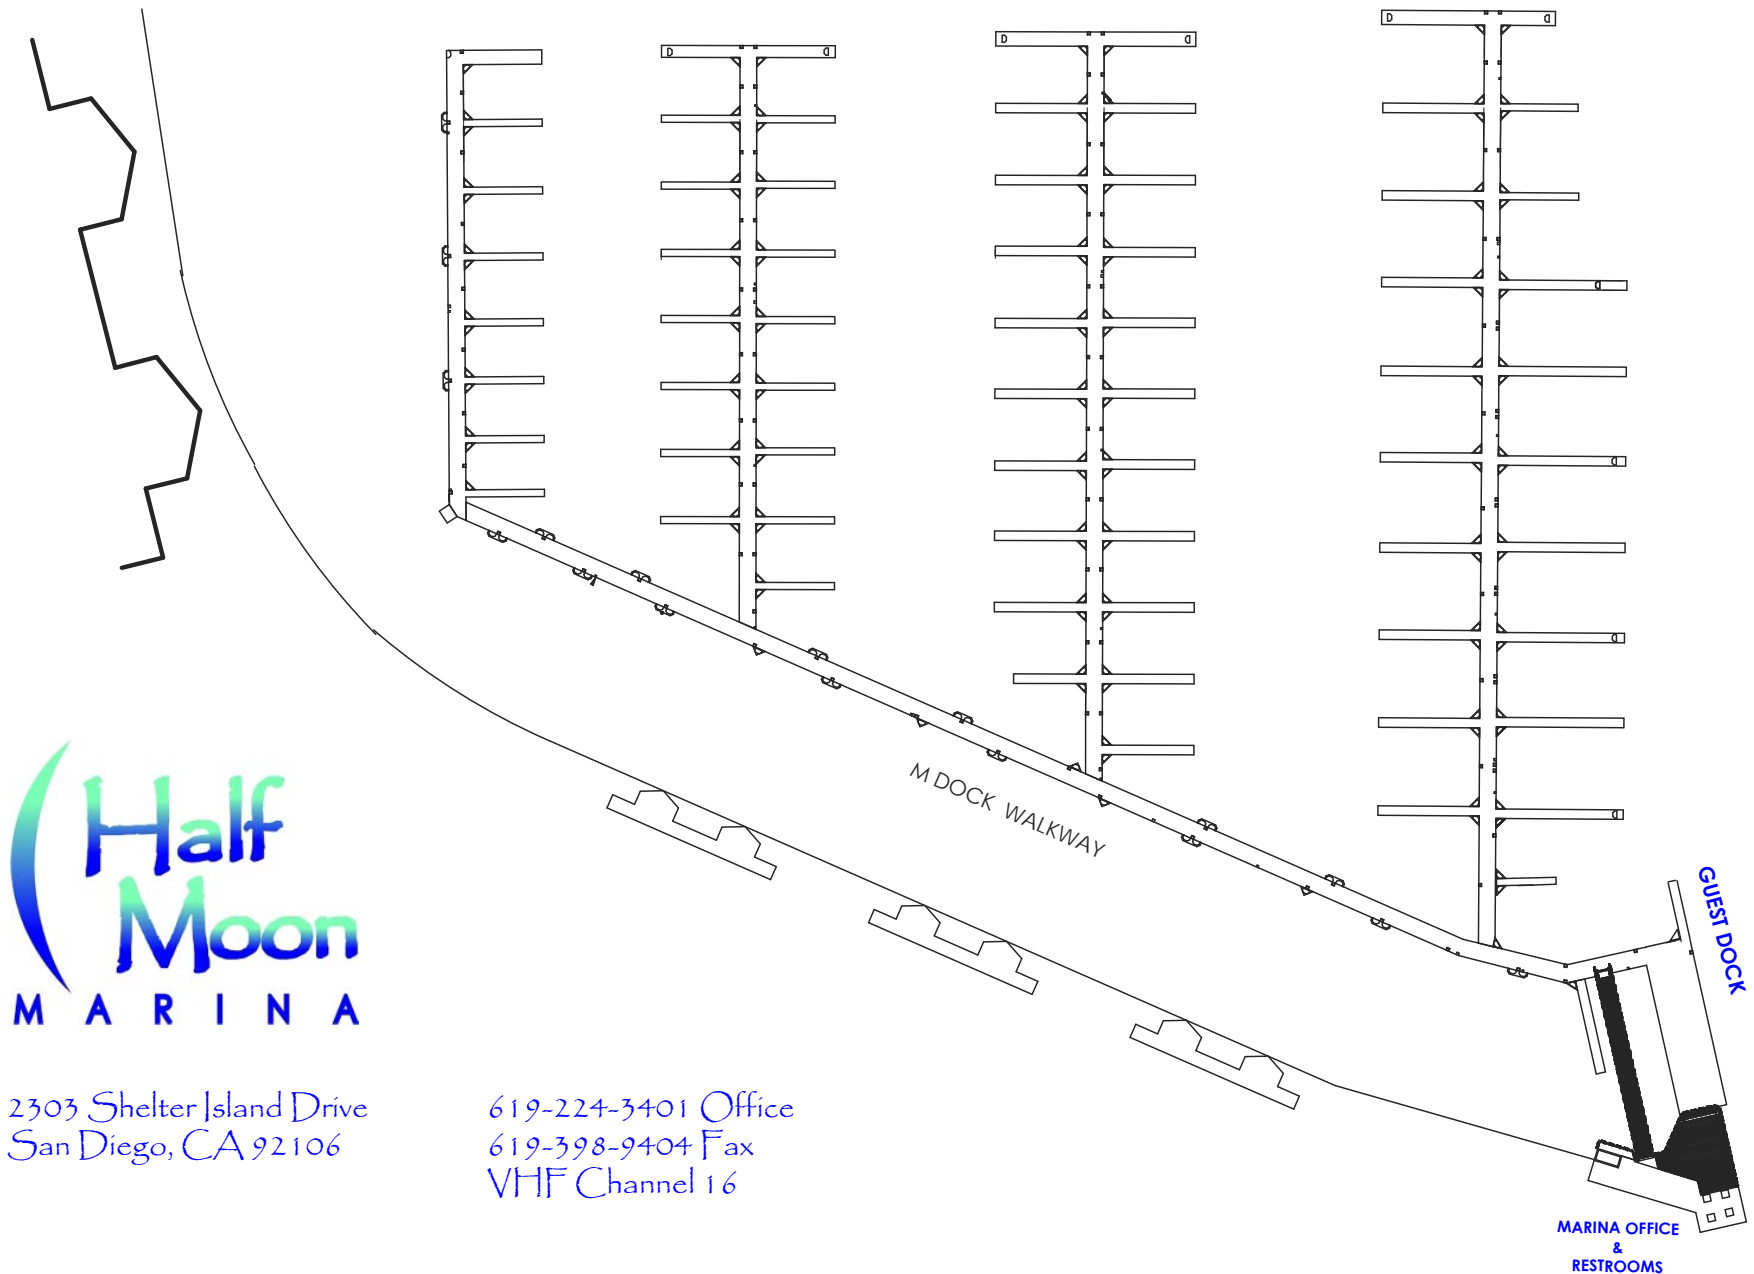

D WALKWAY

C WALKWAY

B WALKWAY

A WALKWAY

2303 Shelter Island Drive
San Diego, CA 92106

619-224-3401 Office
619-398-9404 Fax
VHF Channel 16

MARINA OFFICE
&
RESTROOMS